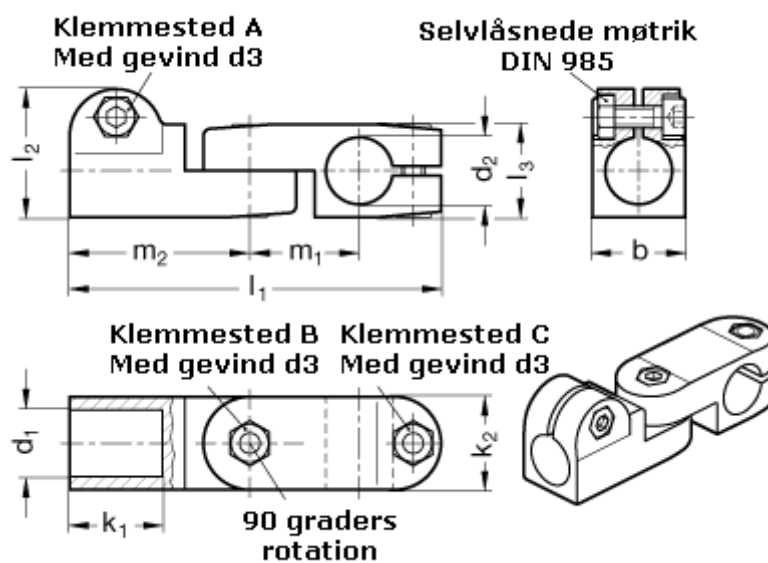

Article number: 20287B14B162SW

Description: E+G swivel clamp
GN287-B14-B16-2-SW

Measures

$b = 25$	$m_1 = 29.5$
$d_1 = B14$	$m_2 = 48.5$
$d_2 = B16$	
$d_3 = M 6$	
$k_1 = 25$	
$k_2 = 25$	
$l_1 = 100$	
$l_2 = 34.5$	